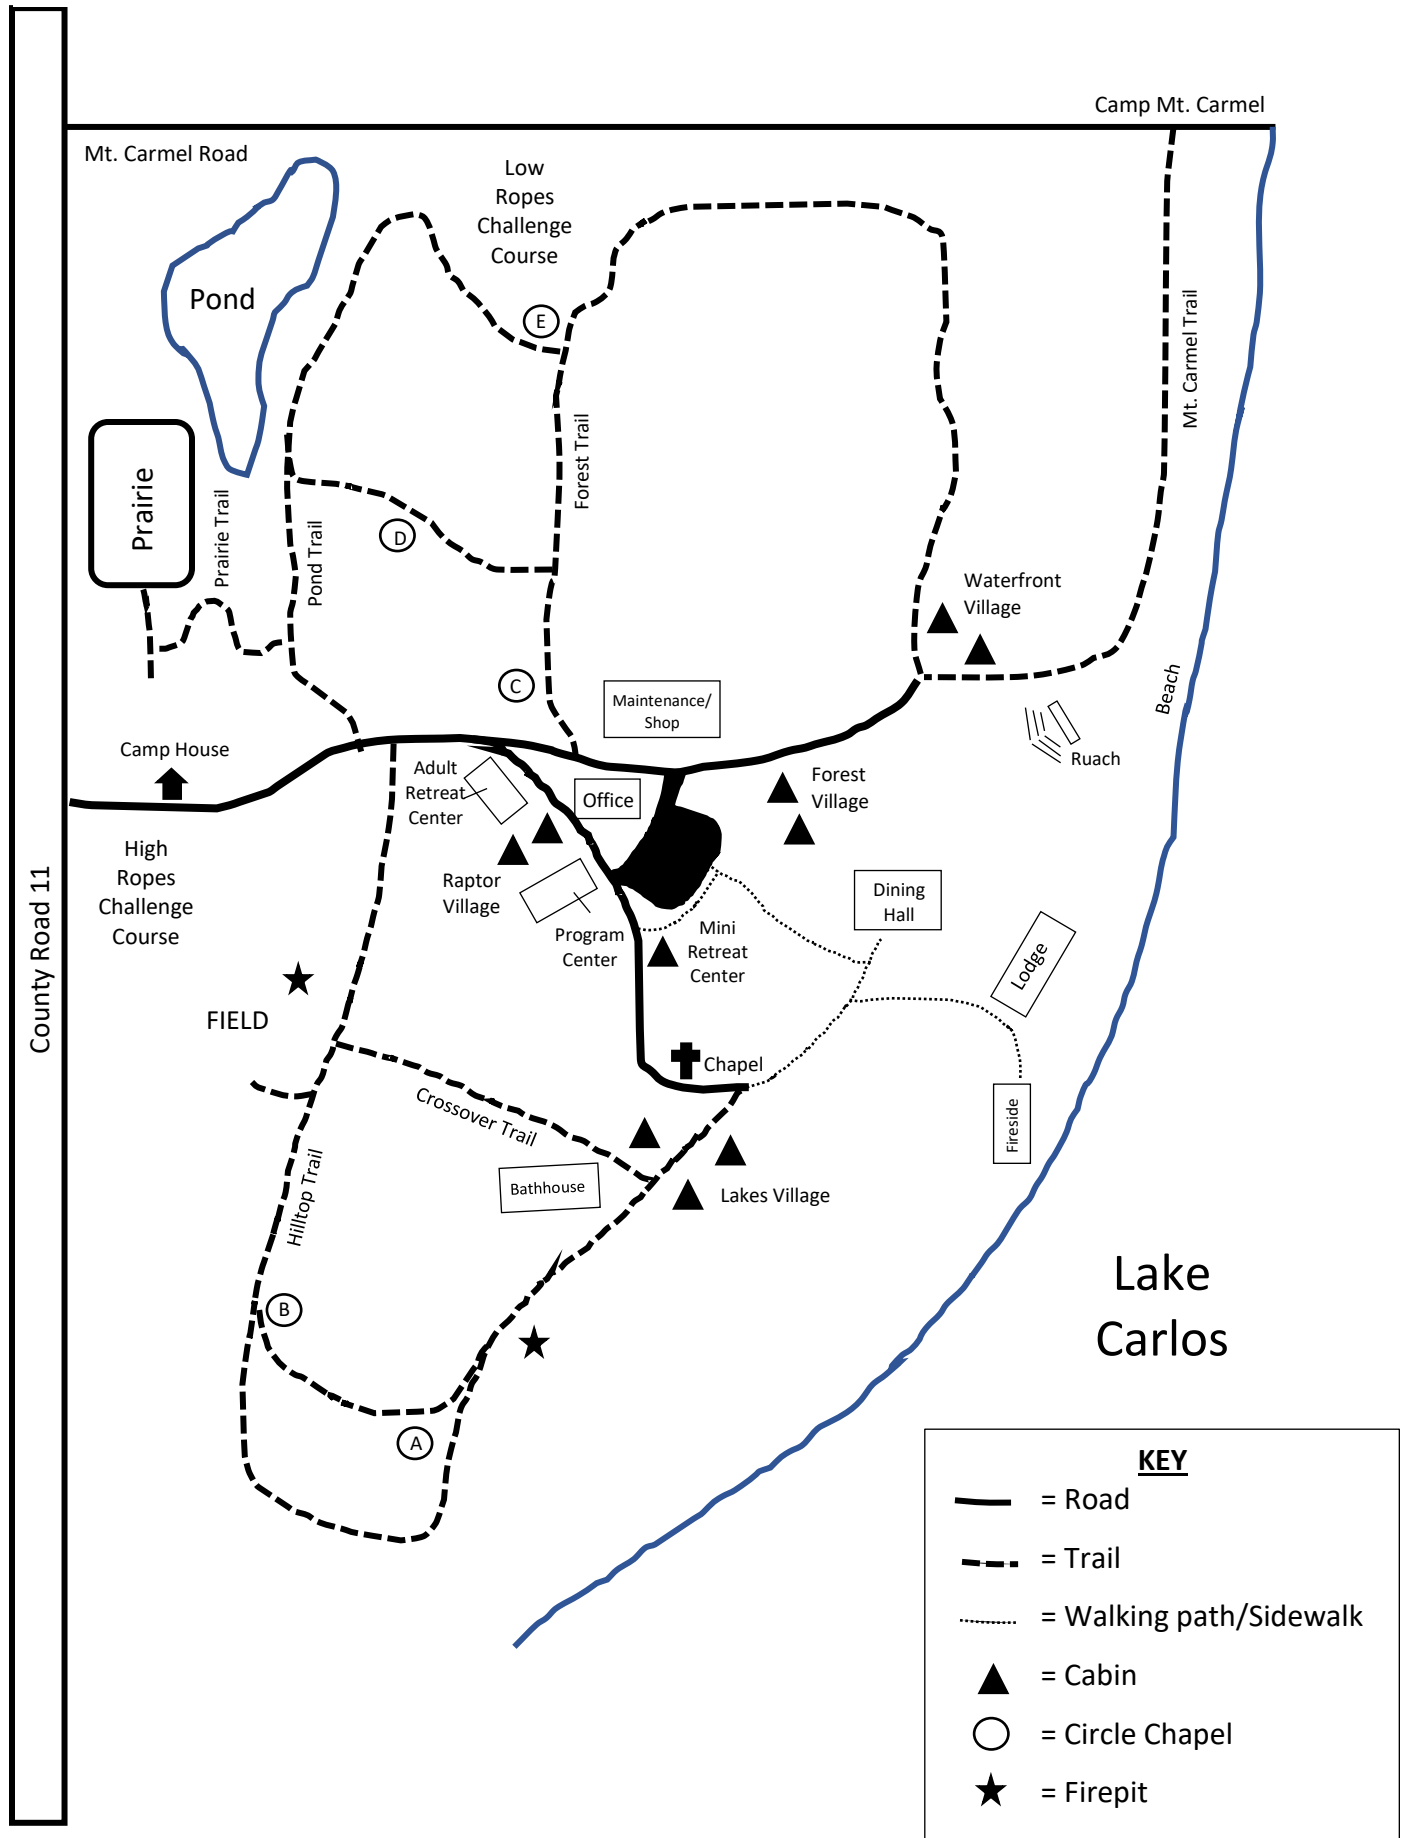

Luther Crest Bible Camp

KEY

- = Road
- = Trail
- = Walking path/Sidewalk
- = Cabin
- = Circle Chapel
- = Firepit