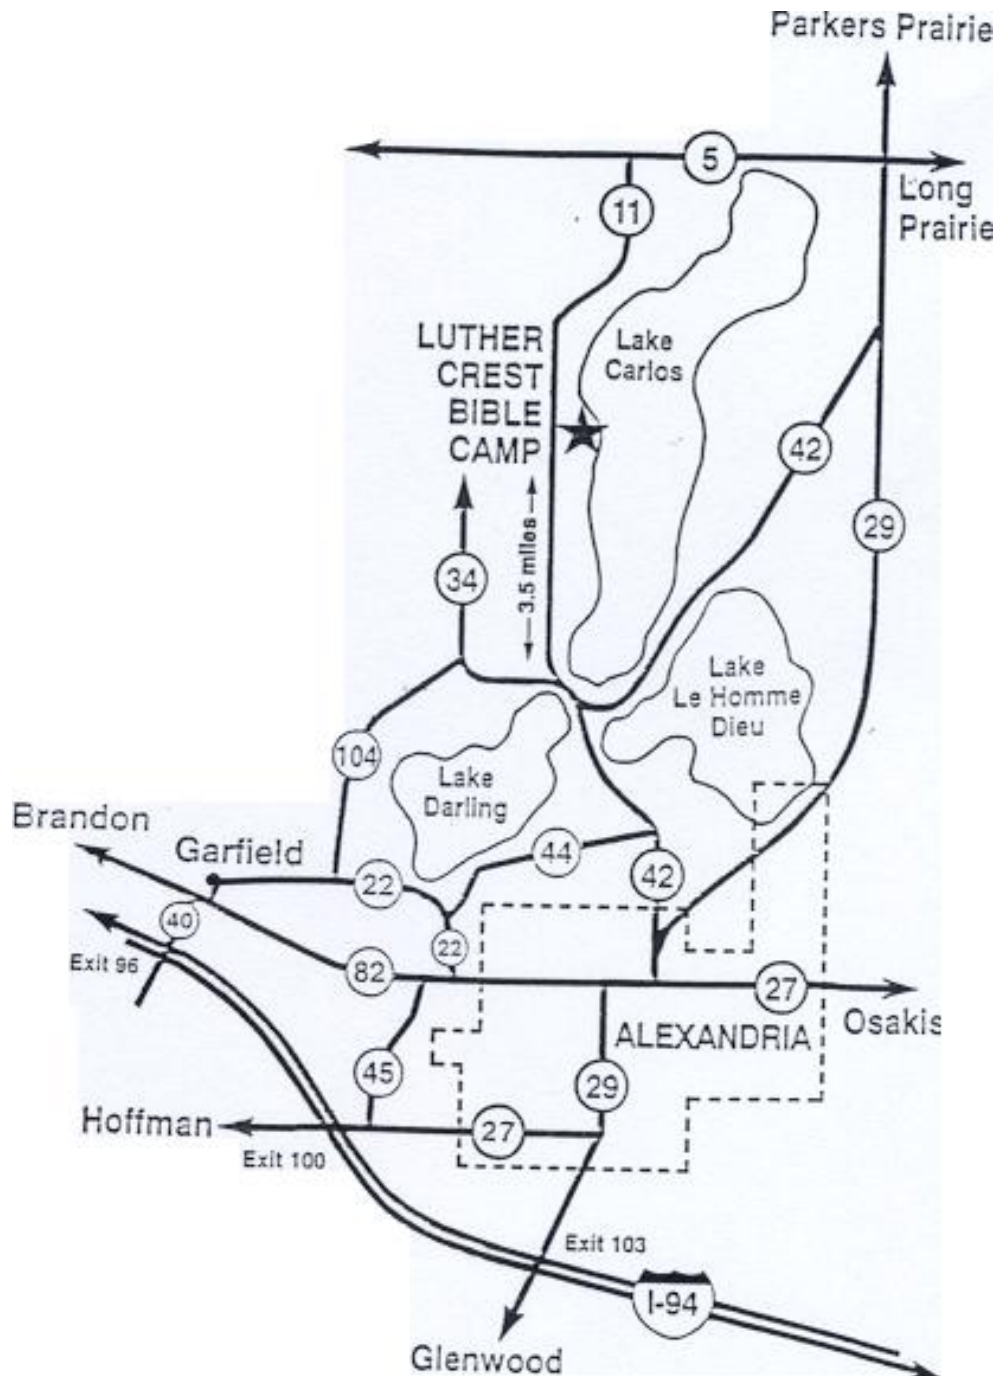

Map to Luther Crest Bible Camp

8231 County Road 11 NE, Alexandria MN 56308

Phone us at: (320)846-2431

Luther Crest is located north of Alexandria, Minnesota on County Road 11 NE, on the western side of Lake Carlos. Alexandria is a city of over 10,000 people, just north of Interstate 94 between Fargo-Moorhead and St. Cloud, Minnesota.