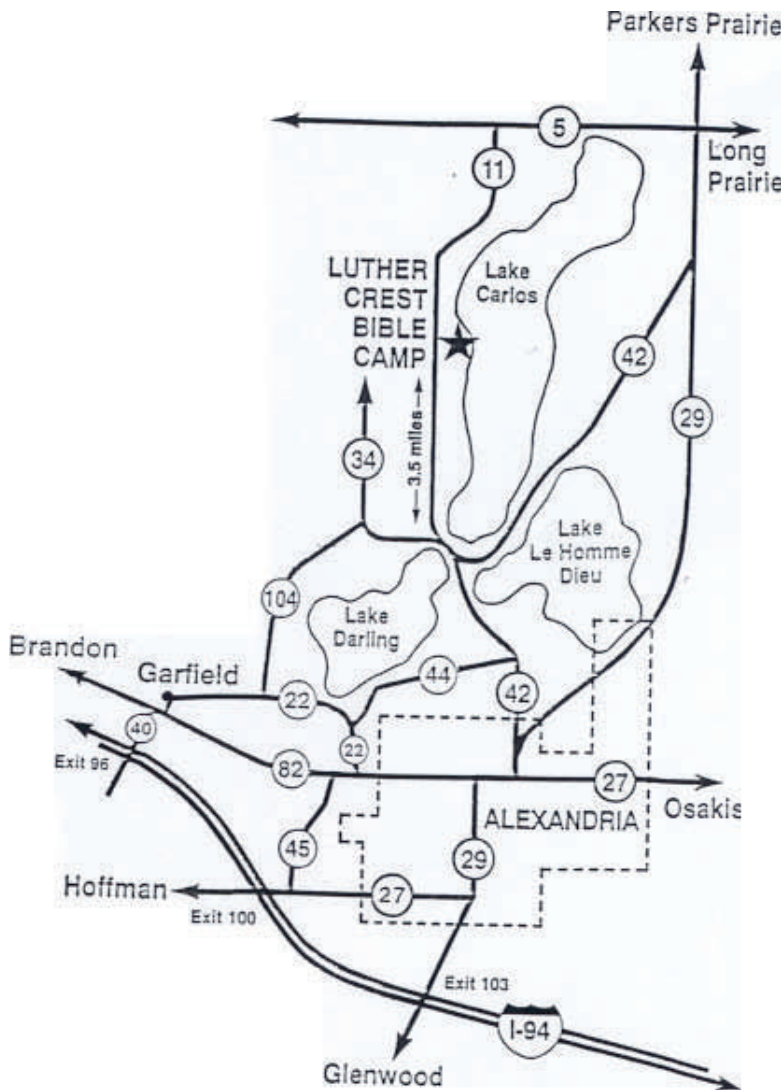

**Youth need to be dropped off at
Camp Emmaus**

*14248 374th St
Menahga, MN 56464
(218) 564-4766*

-Enter Menahga on US Hwy. 71.

-Turn east on 1st Street NE/Twin Lakes Road/Cty. Rd. 21. (By the Menahga Drug Store.)

-Drive 1.5 miles until you see the “CAMP EMMAUS” sign on your right.

**Youth need to be picked up at
Luther Crest Bible Camp**

*8231 County Road 11 NE
Alexandria, MN 56308
Phone us at: (320)846-2431*

Luther Crest is located north of Alexandria, Minnesota on County Road 11 NE, on the western side of Lake Carlos. Alexandria is a city of over 10,000 people, just north of Interstate 94 between Fargo-Moorhead and St. Cloud, Minnesota.